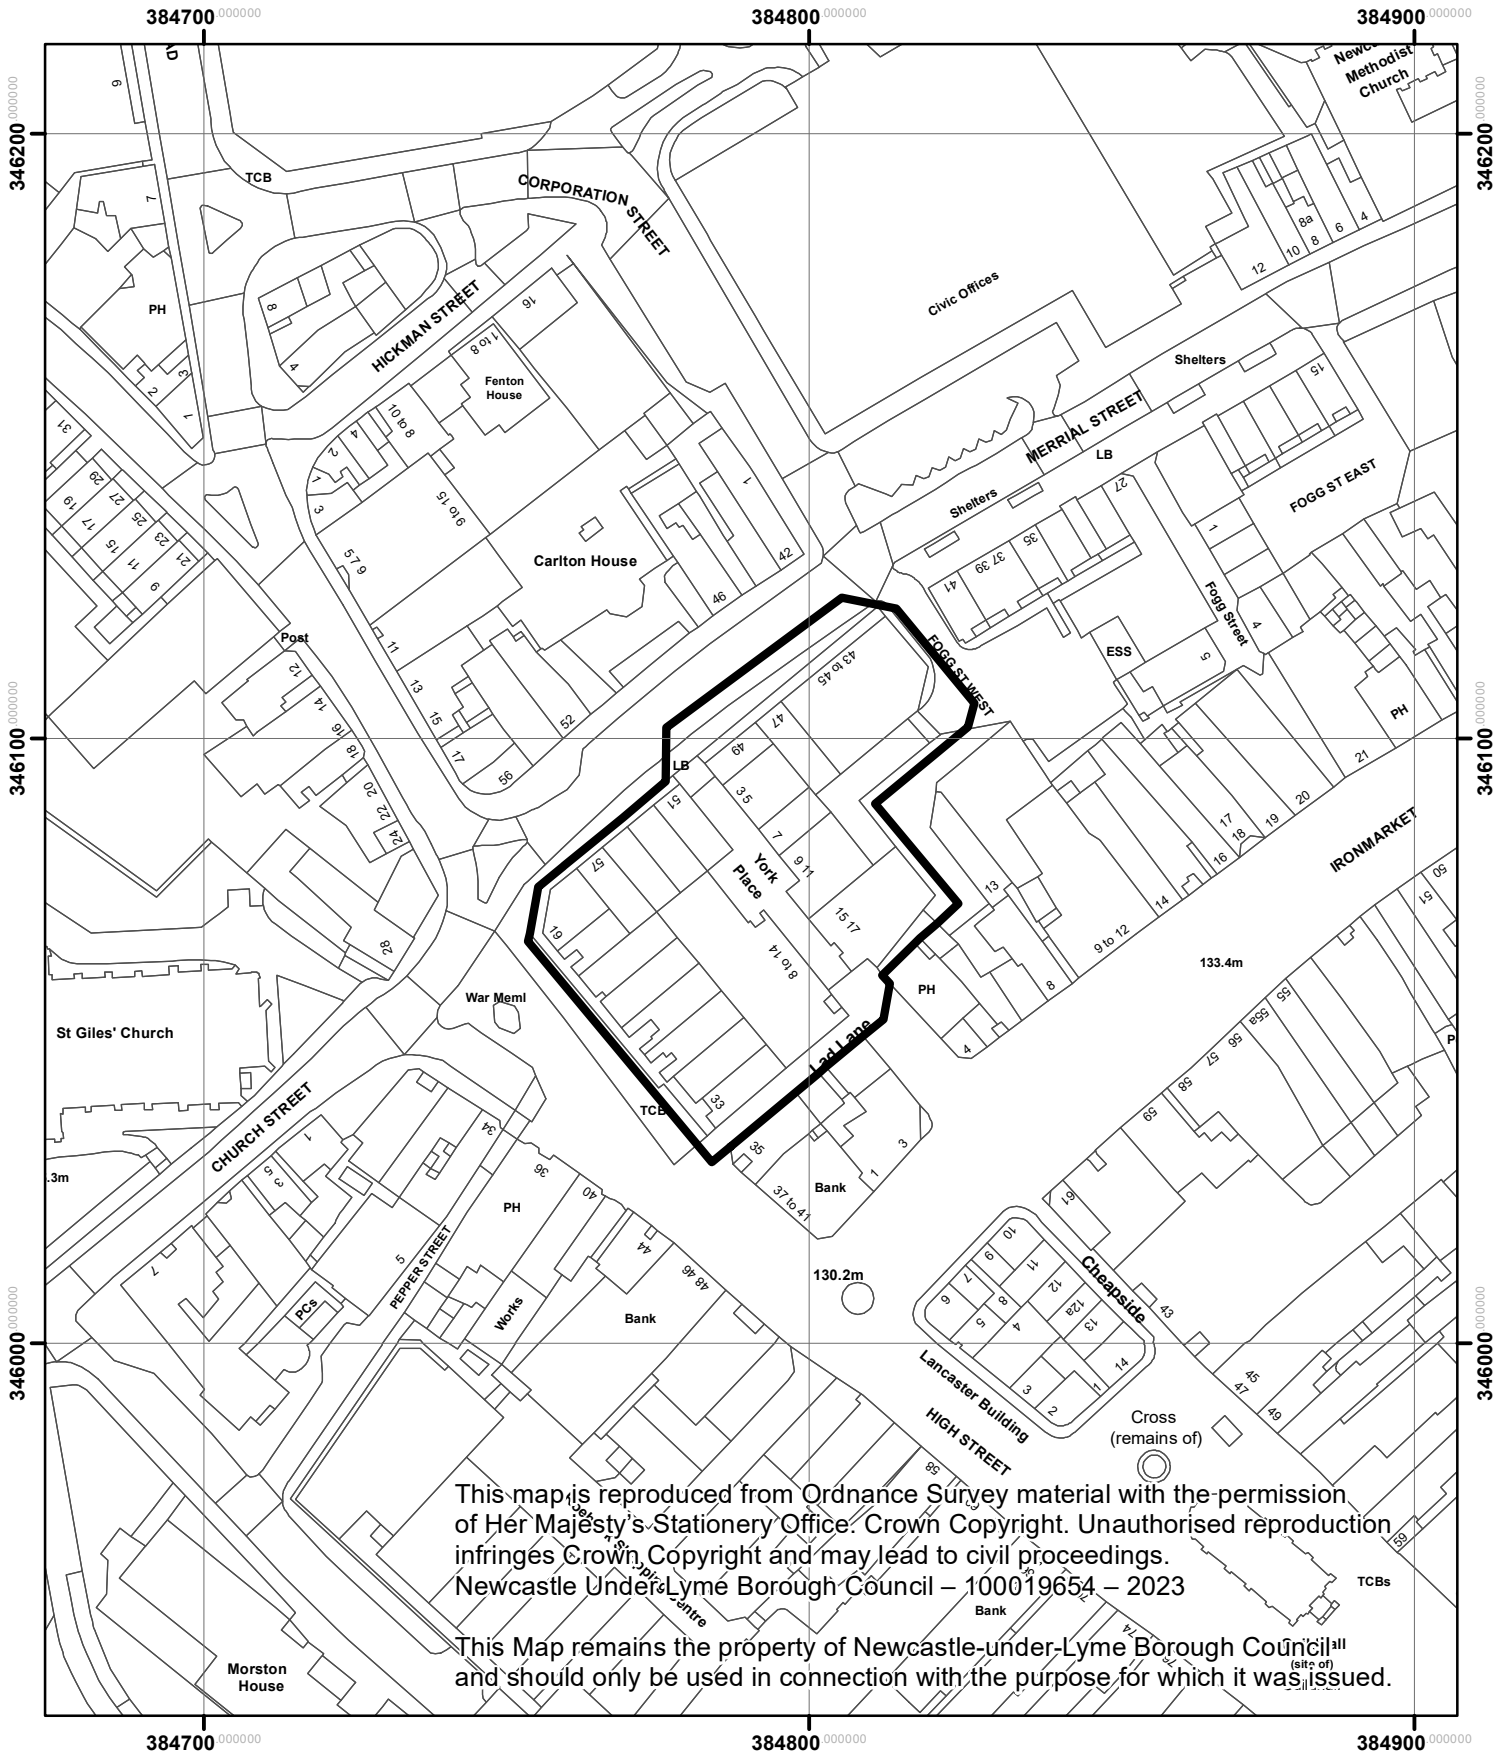

Shopping Mall, York Place, Newcastle -

22/01079/DEEM3

This map is reproduced from Ordnance Survey material with the permission of Her Majesty's Stationery Office. Crown Copyright. Unauthorised reproduction infringes Crown Copyright and may lead to civil proceedings. Newcastle Under Lyme Borough Council - 100019654 - 2023

This Map remains the property of Newcastle-under-Lyme Borough Council and should only be used in connection with the purpose for which it was issued.

1:1,250 N